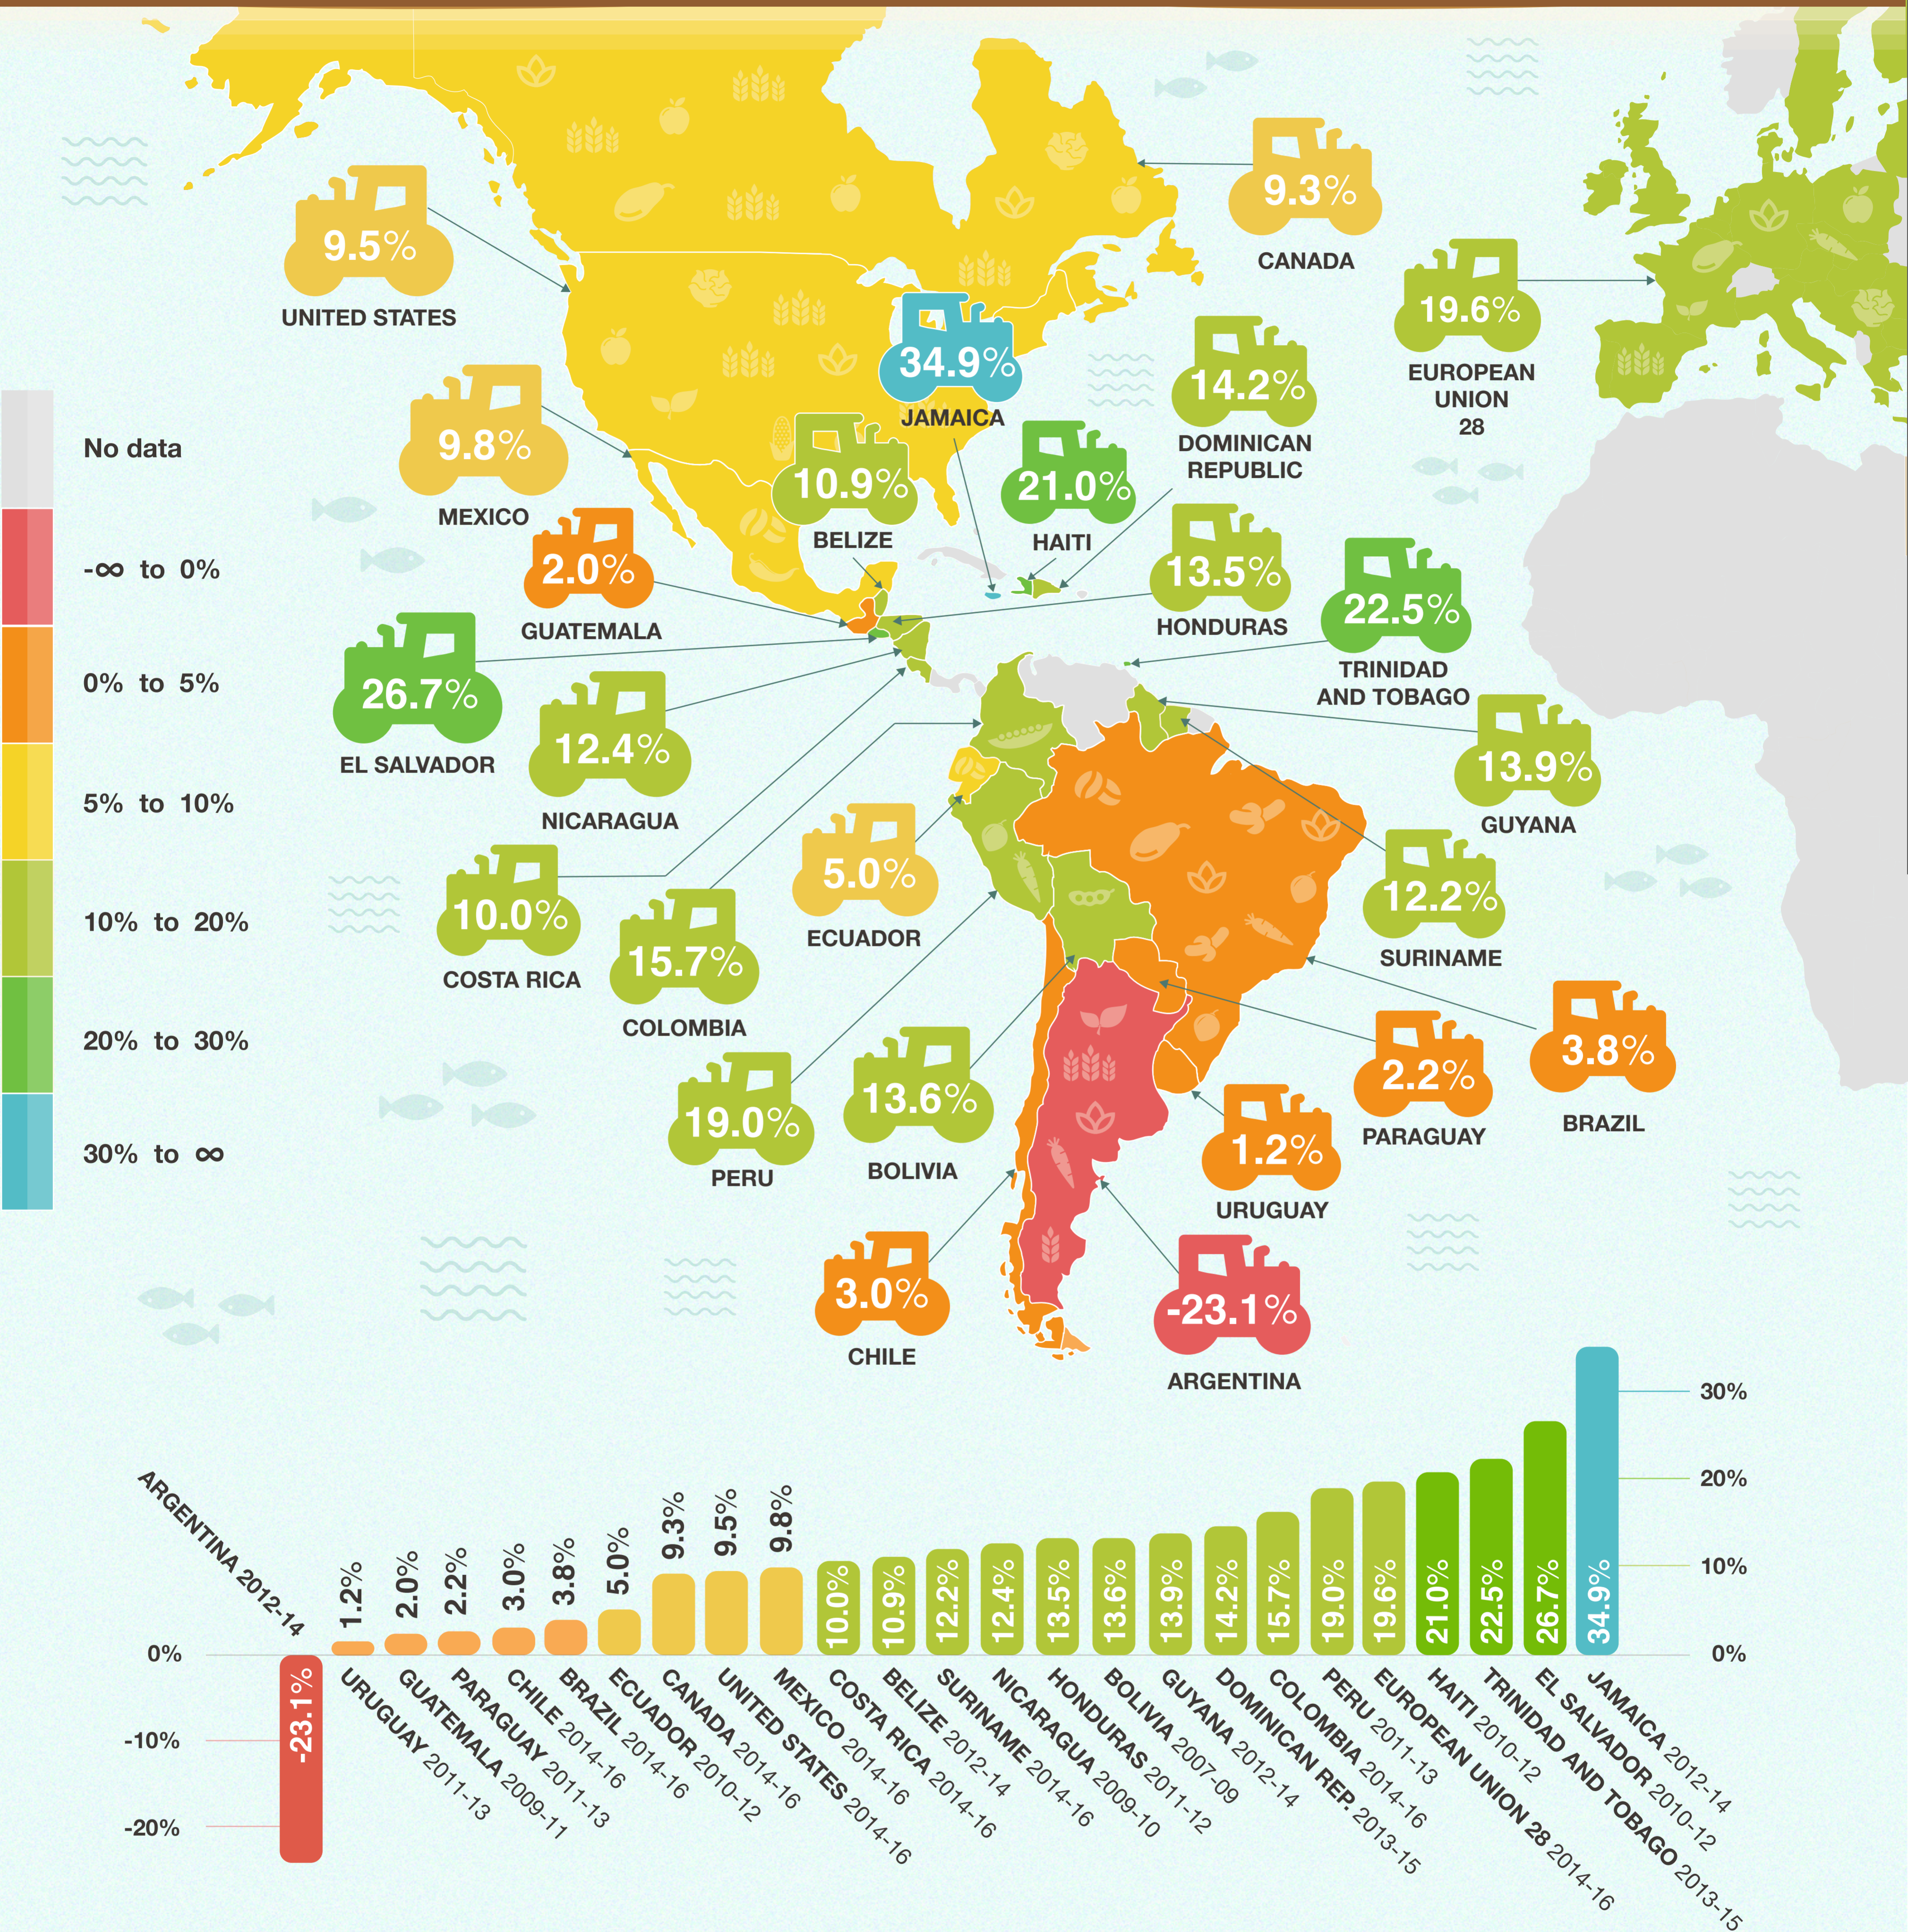

Support to agricultural producers

Producer Support Estimate (%)

What percentage of producers' income is due to the support provided by agricultural policies in Latin America and the Caribbean? On this map you can see the average of the last 3 years available.

For more information please visit

www.iadb.org/agrimonitor

AGRIMONITOR is the IDB database that monitors agricultural policies in Latin America and the Caribbean and measures their level and composition.