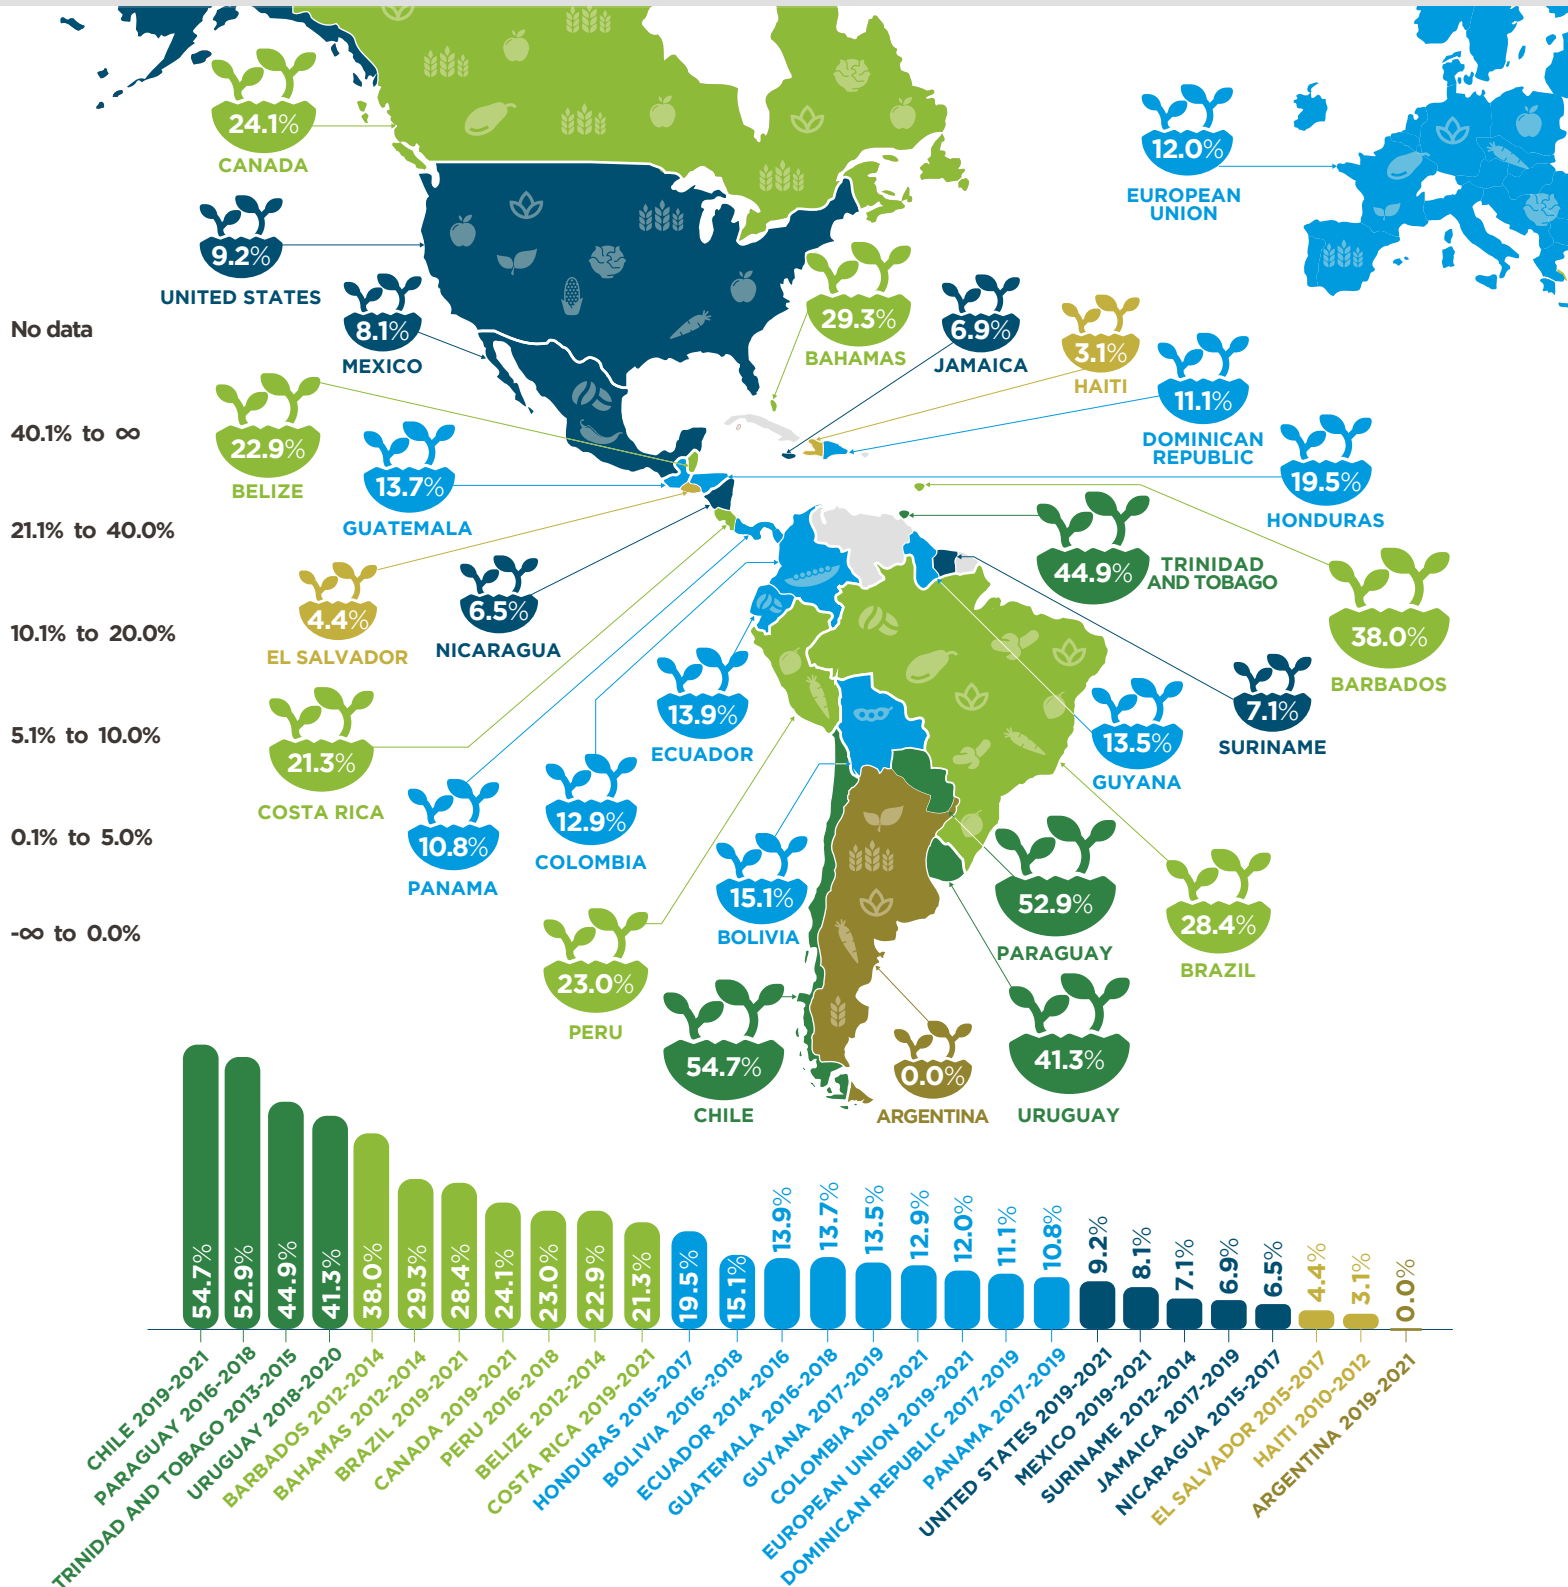

# General Service Support Estimate (GSSE) 2023

What percentage of total support is provided to agricultural producers in Latin America and the Caribbean through general support such as research, agricultural health services, and infrastructure?

On this map you can see the average of the last 3 years available.

Copyright © 2023 Inter-American Development Bank ("IDB"). This work is subject to a Creative Commons license CC BY 3.0 IGO (<https://creativecommons.org/licenses/by/3.0/igo/legalcode>). The terms and conditions indicated in the URL link must be met and the respective recognition must be granted to the IDB.