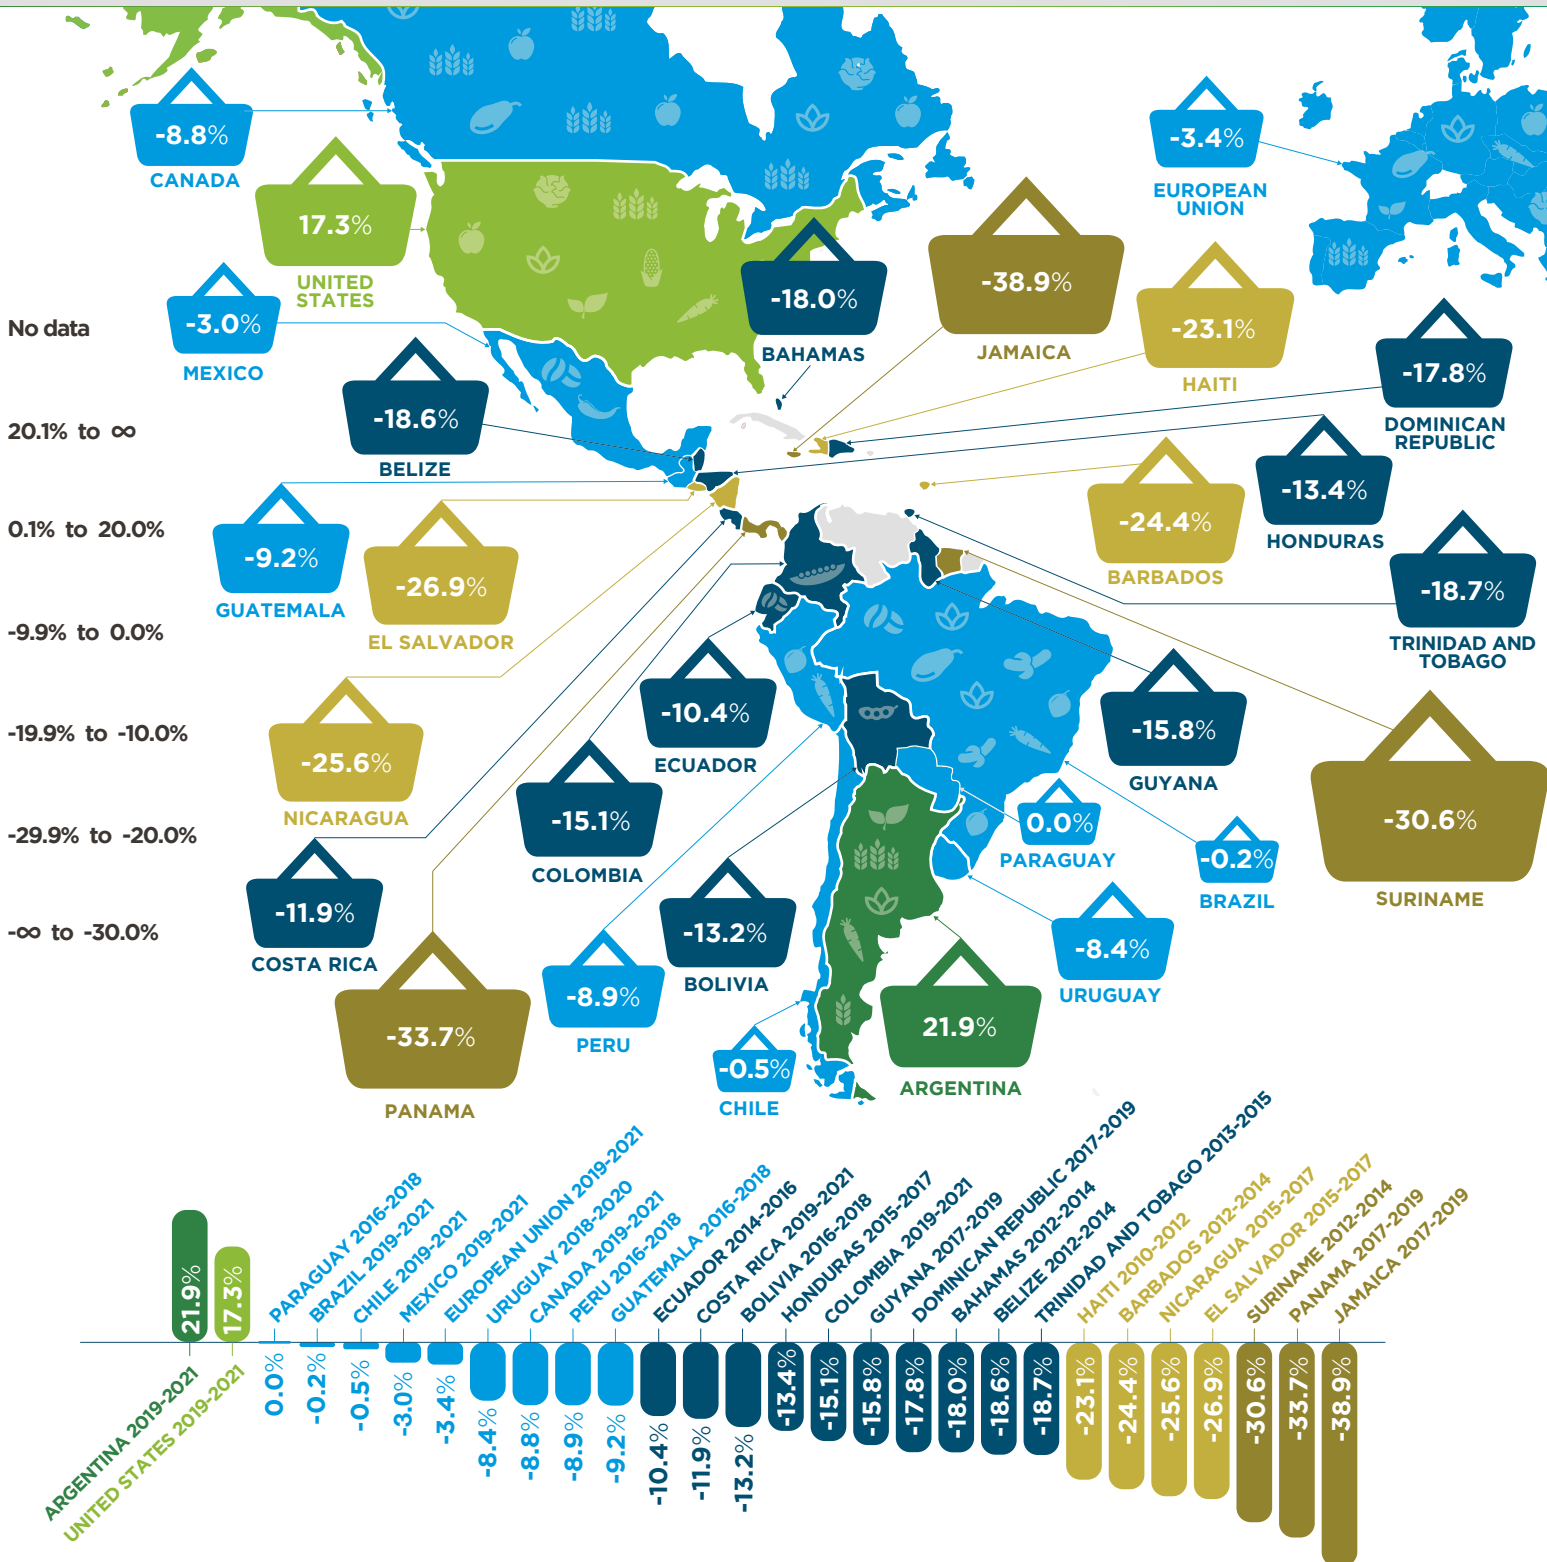

Consumer Support Estimate (CSE) 2023

How do agricultural policies affect the cost of agricultural products in Latin America and the Caribbean?

On this map you can see the average of the last 3 years available. Values indicate a positive (+) or negative (-) effects for consumers.

Further to section 8 of the above license, any mediation relating to disputes arising under such license shall be conducted in accordance with the WIPO Mediation Rules. Any dispute related to the use of the works of the IDB that cannot be settled amicably shall be submitted to arbitration pursuant to the United Nations Commission on International Trade Law (UNCITRAL) rules. The use of the IDB's name for any purpose other than for attribution, and the use of IDB's logo shall be subject to a separate written license agreement between the IDB and the user and is not authorized as part of this license.